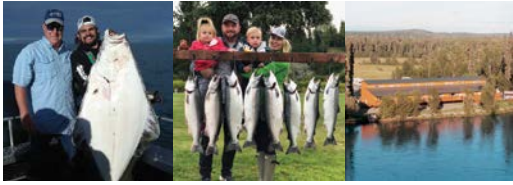

RW's EXCLUSIVE OFFER

$1247 5 Nights 4 Days
/PER PERSON 2 Salmon + 2 Halibut

- 2 Bedroom Condos
- Completely Furnished
- Free Fish Processing

TIME & SPACE LIMITED!
Reserve Today!
Offer Expires
April 15th, 2020

Offer good thru May 8 – July 4, 2020

ALL PACKAGES INCLUDE: Lodging, all fishing gear while guided (rods, reels, bait).

Experienced fishing guide with boat. Plus **Free** two boxes up to one 100 lbs. of your fish vacuum packed and airport ready.

MAY-JUNE
$2147.00

KING SALMON & HALIBUT
KENAI & KASILOF RIVERS

JULY
$2477.00

7 nights lodging, 3 Salmon fishing trips, and 2 Halibut fishing trips, guided.

SPECIAL FLY-OUT PACKAGE

JUNE
$2425.00

JULY
$2675.00

AUGUST
$2425.00

Includes: 7 nights lodging, 3 Salmon fishing trips with guide, 1 Halibut fishing trip with guide, 1 fly-out fishing trip to west side of Cook Inlet.

$2147.00

SILVER SALMON & HALIBUT
AUGUST - SEPTEMBER

$2147.00

Kenai River

7 nights lodging, 3 Salmon fishing trips, and 2 Halibut fishing trips, guided.

All prices are quoted per person for a party of four. All packages Sunday thru Saturday.

Daily Trip Rates

King Salmon Charters - May thru July	$300.00
Silver Salmon Charters - Aug. thru Oct.	$300.00
Trophy Rainbow Charters - June 11 thru Oct	$375.00
Halibut Charters - May thru Sept. 10	$397.00
Halibut/Salmon Combos - May thru Sept. 10	$457.00

Not Included in Packages

Air Fare	Car Rental
Fishing License	Meals
Air Freight Charges For Fish	
Fish Processing over 100 Lbs.	

Suggested Packing List

Travel light, everyone is informal in Alaska. You will want to bring warm clothing as the morning can be chilly and the weather unpredictable. Suggested items to include: thermal or insulated underwear, rain gear, wool socks, flannel or wool shirts, rubber or waterproof boots, sunglasses, warm hat, heavy jacket, gloves, casual clothes for dining and sightseeing.

Don't forget your camera!

Limits of Responsibility and Liability: We suggest clients obtain travelers insurance

RW'S Fishing reserves the right to cancel or alter any package or itinerary as existing conditions may require.

All rates are quoted based on current rates at the time of this printing and are subject to change without notice.

Deposit Required: There is a 4% service charge for credit cards payments.

A deposit of 25% per person is required upon reservation. all prices are subject to Fuel Surcharge plus Borough Sales Tax.

P.O. Box 3824, Soldotna, AK 99669 • (907) 262-7888 • (907) 262-8880 fax • (800) 478-6900