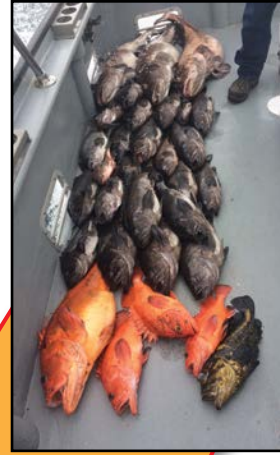

P.O. Box 3824, Soldotna, AK 99669 • (907) 262-7888 • (907) 262-8880 fax • (800) 478-6900

2020 PRESEASON SPECIAL

Alaska Kenai Peninsula FLYOUT FISHING PACKAGES

STARTING MAY 31ST — JULY 4TH
CONTINUES AUGUST 1ST — SEPTEMBER 1ST
WILL MEET OR BEAT OTHER SPECIALS